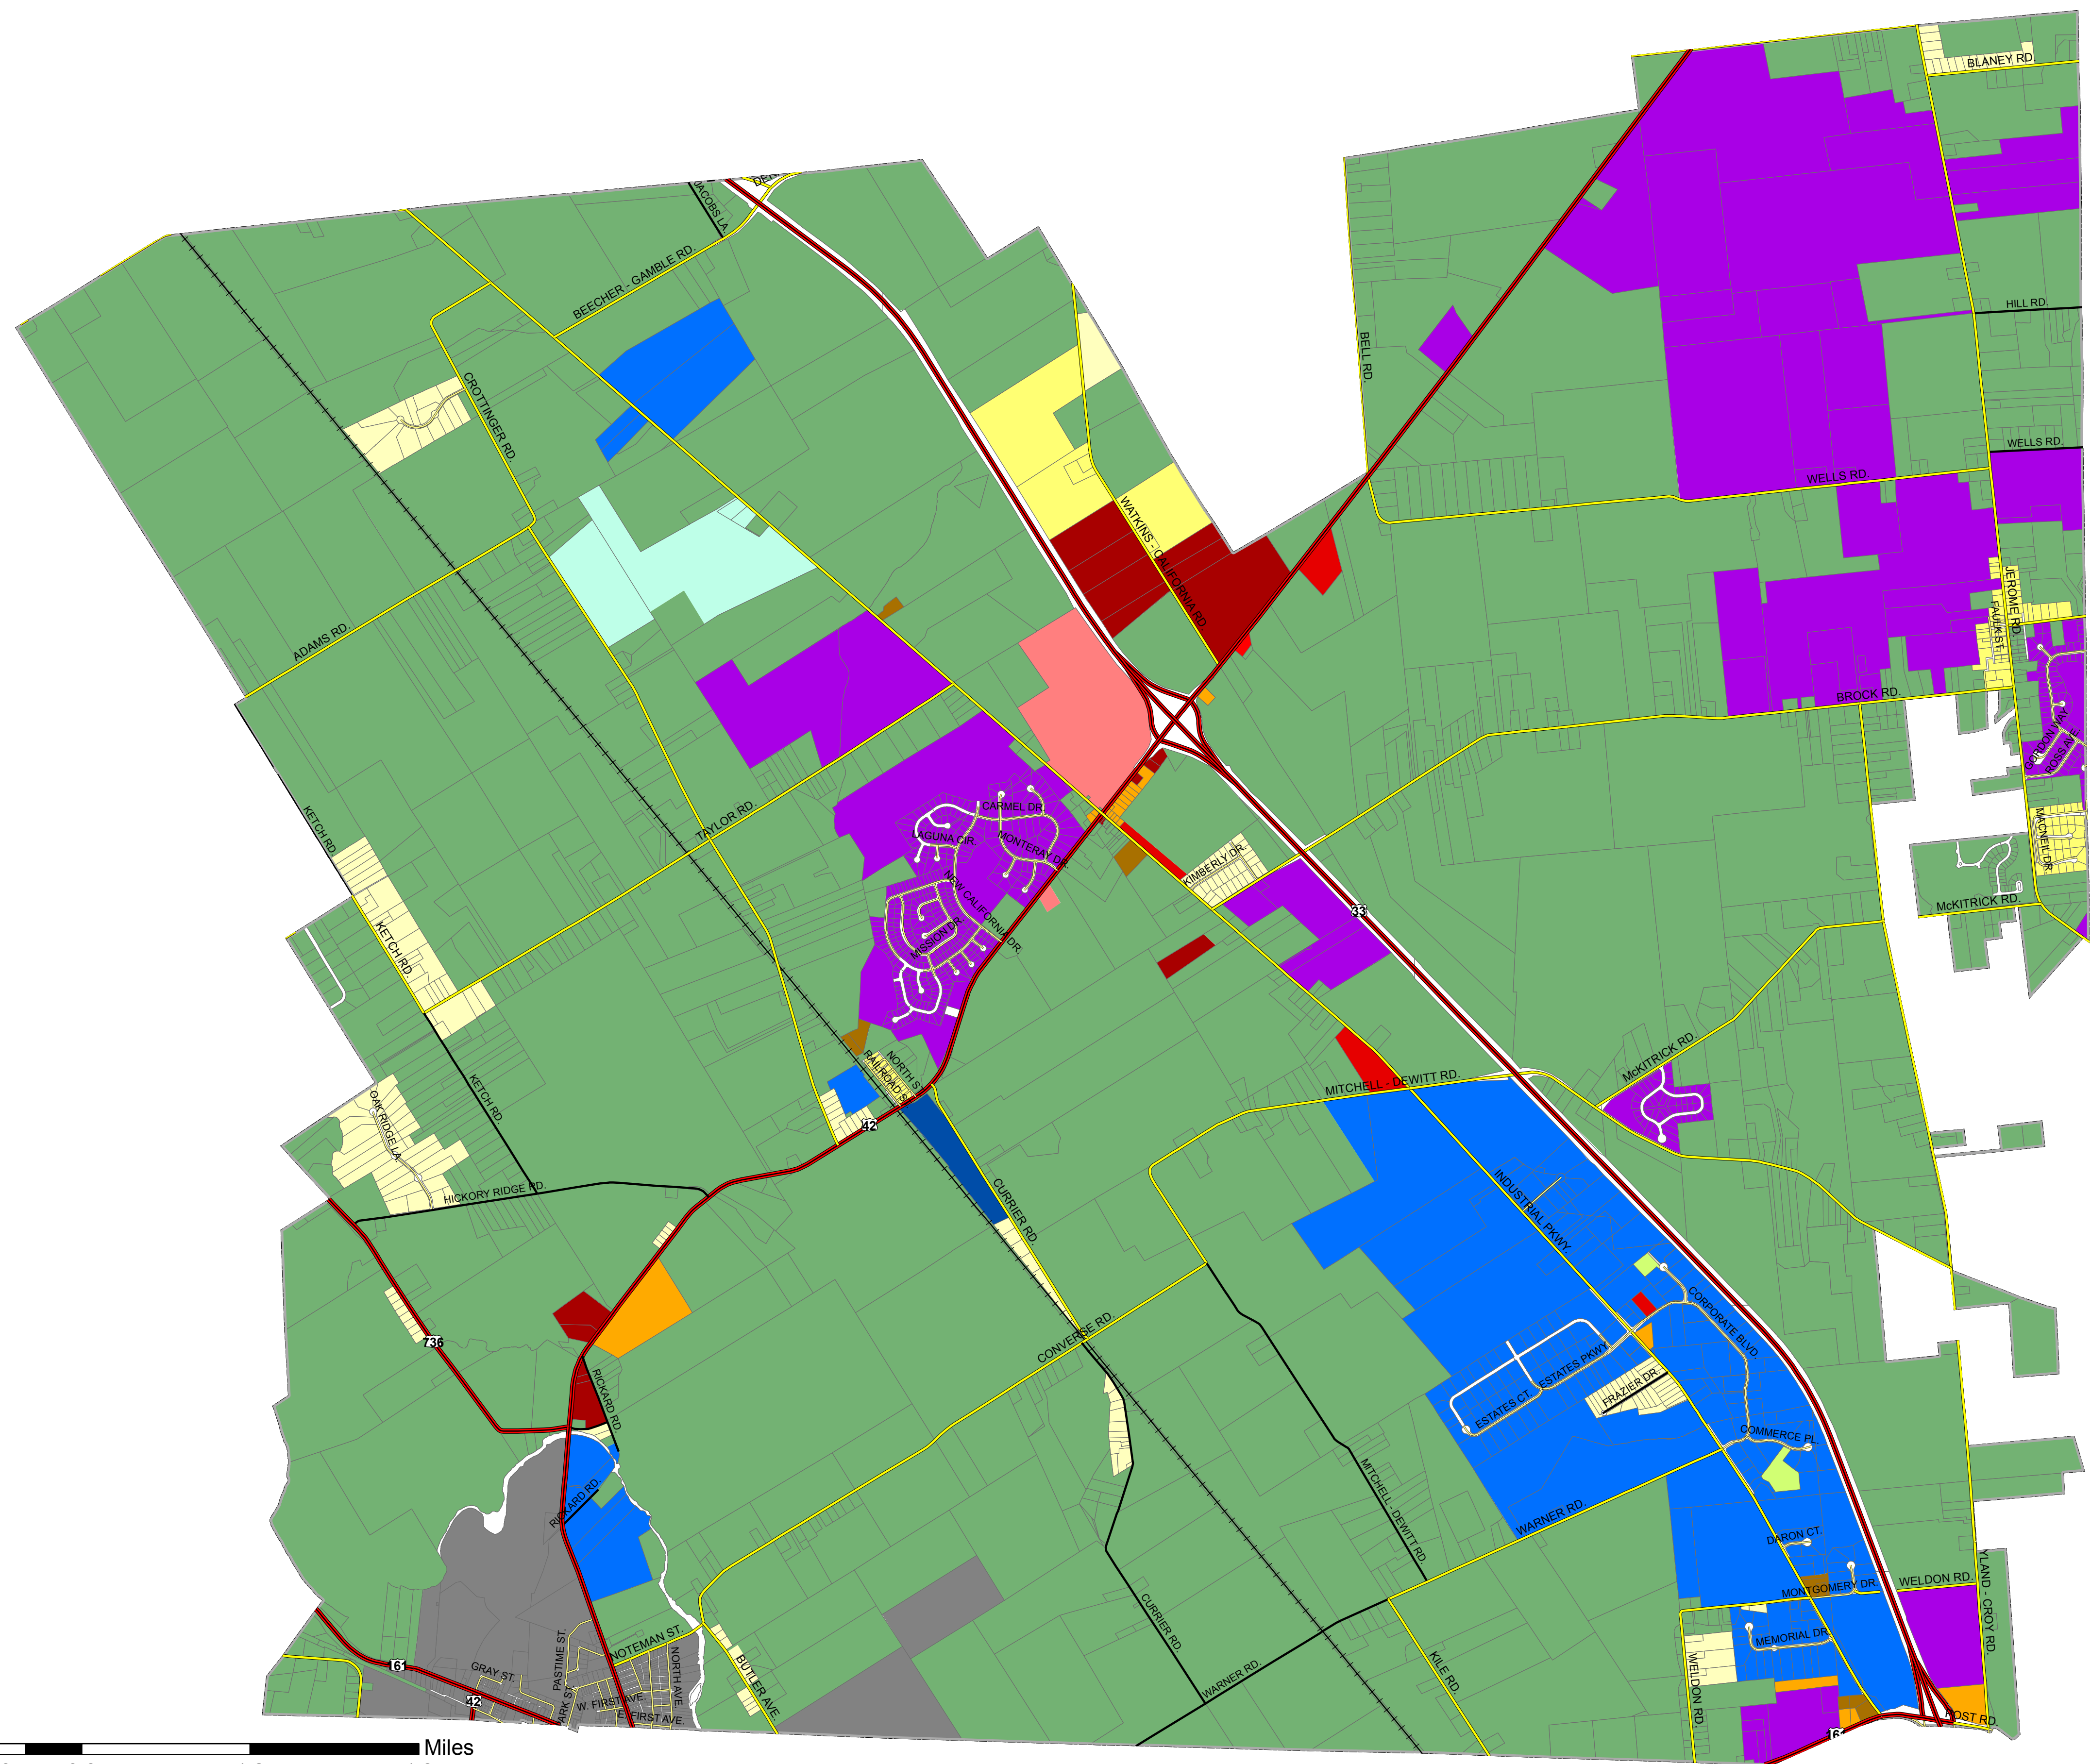

# Jerome Township Zoning Map

**Legend**

**Jerome Roads**

- Ramp; State Highway; US Highway
- County Highway
- Township Highway
- Township Road
- Railroad
- Jerome
- Property Parcels

**Jerome Zoning**

- U-1
- R-1
- R-2
- B-1
- B-11
- B-12
- B-13
- B-14
- B-15
- M-1
- M-2
- PUD
- SR-1
- SR-2
- Plain City

Map Created: July 2004  
Map Revised: November 2008

Logan-Union-Champaign  
Regional Planning Commission  
9676 E. Foundry St.  
East Liberty, OH 43319  
(937) 666-3431