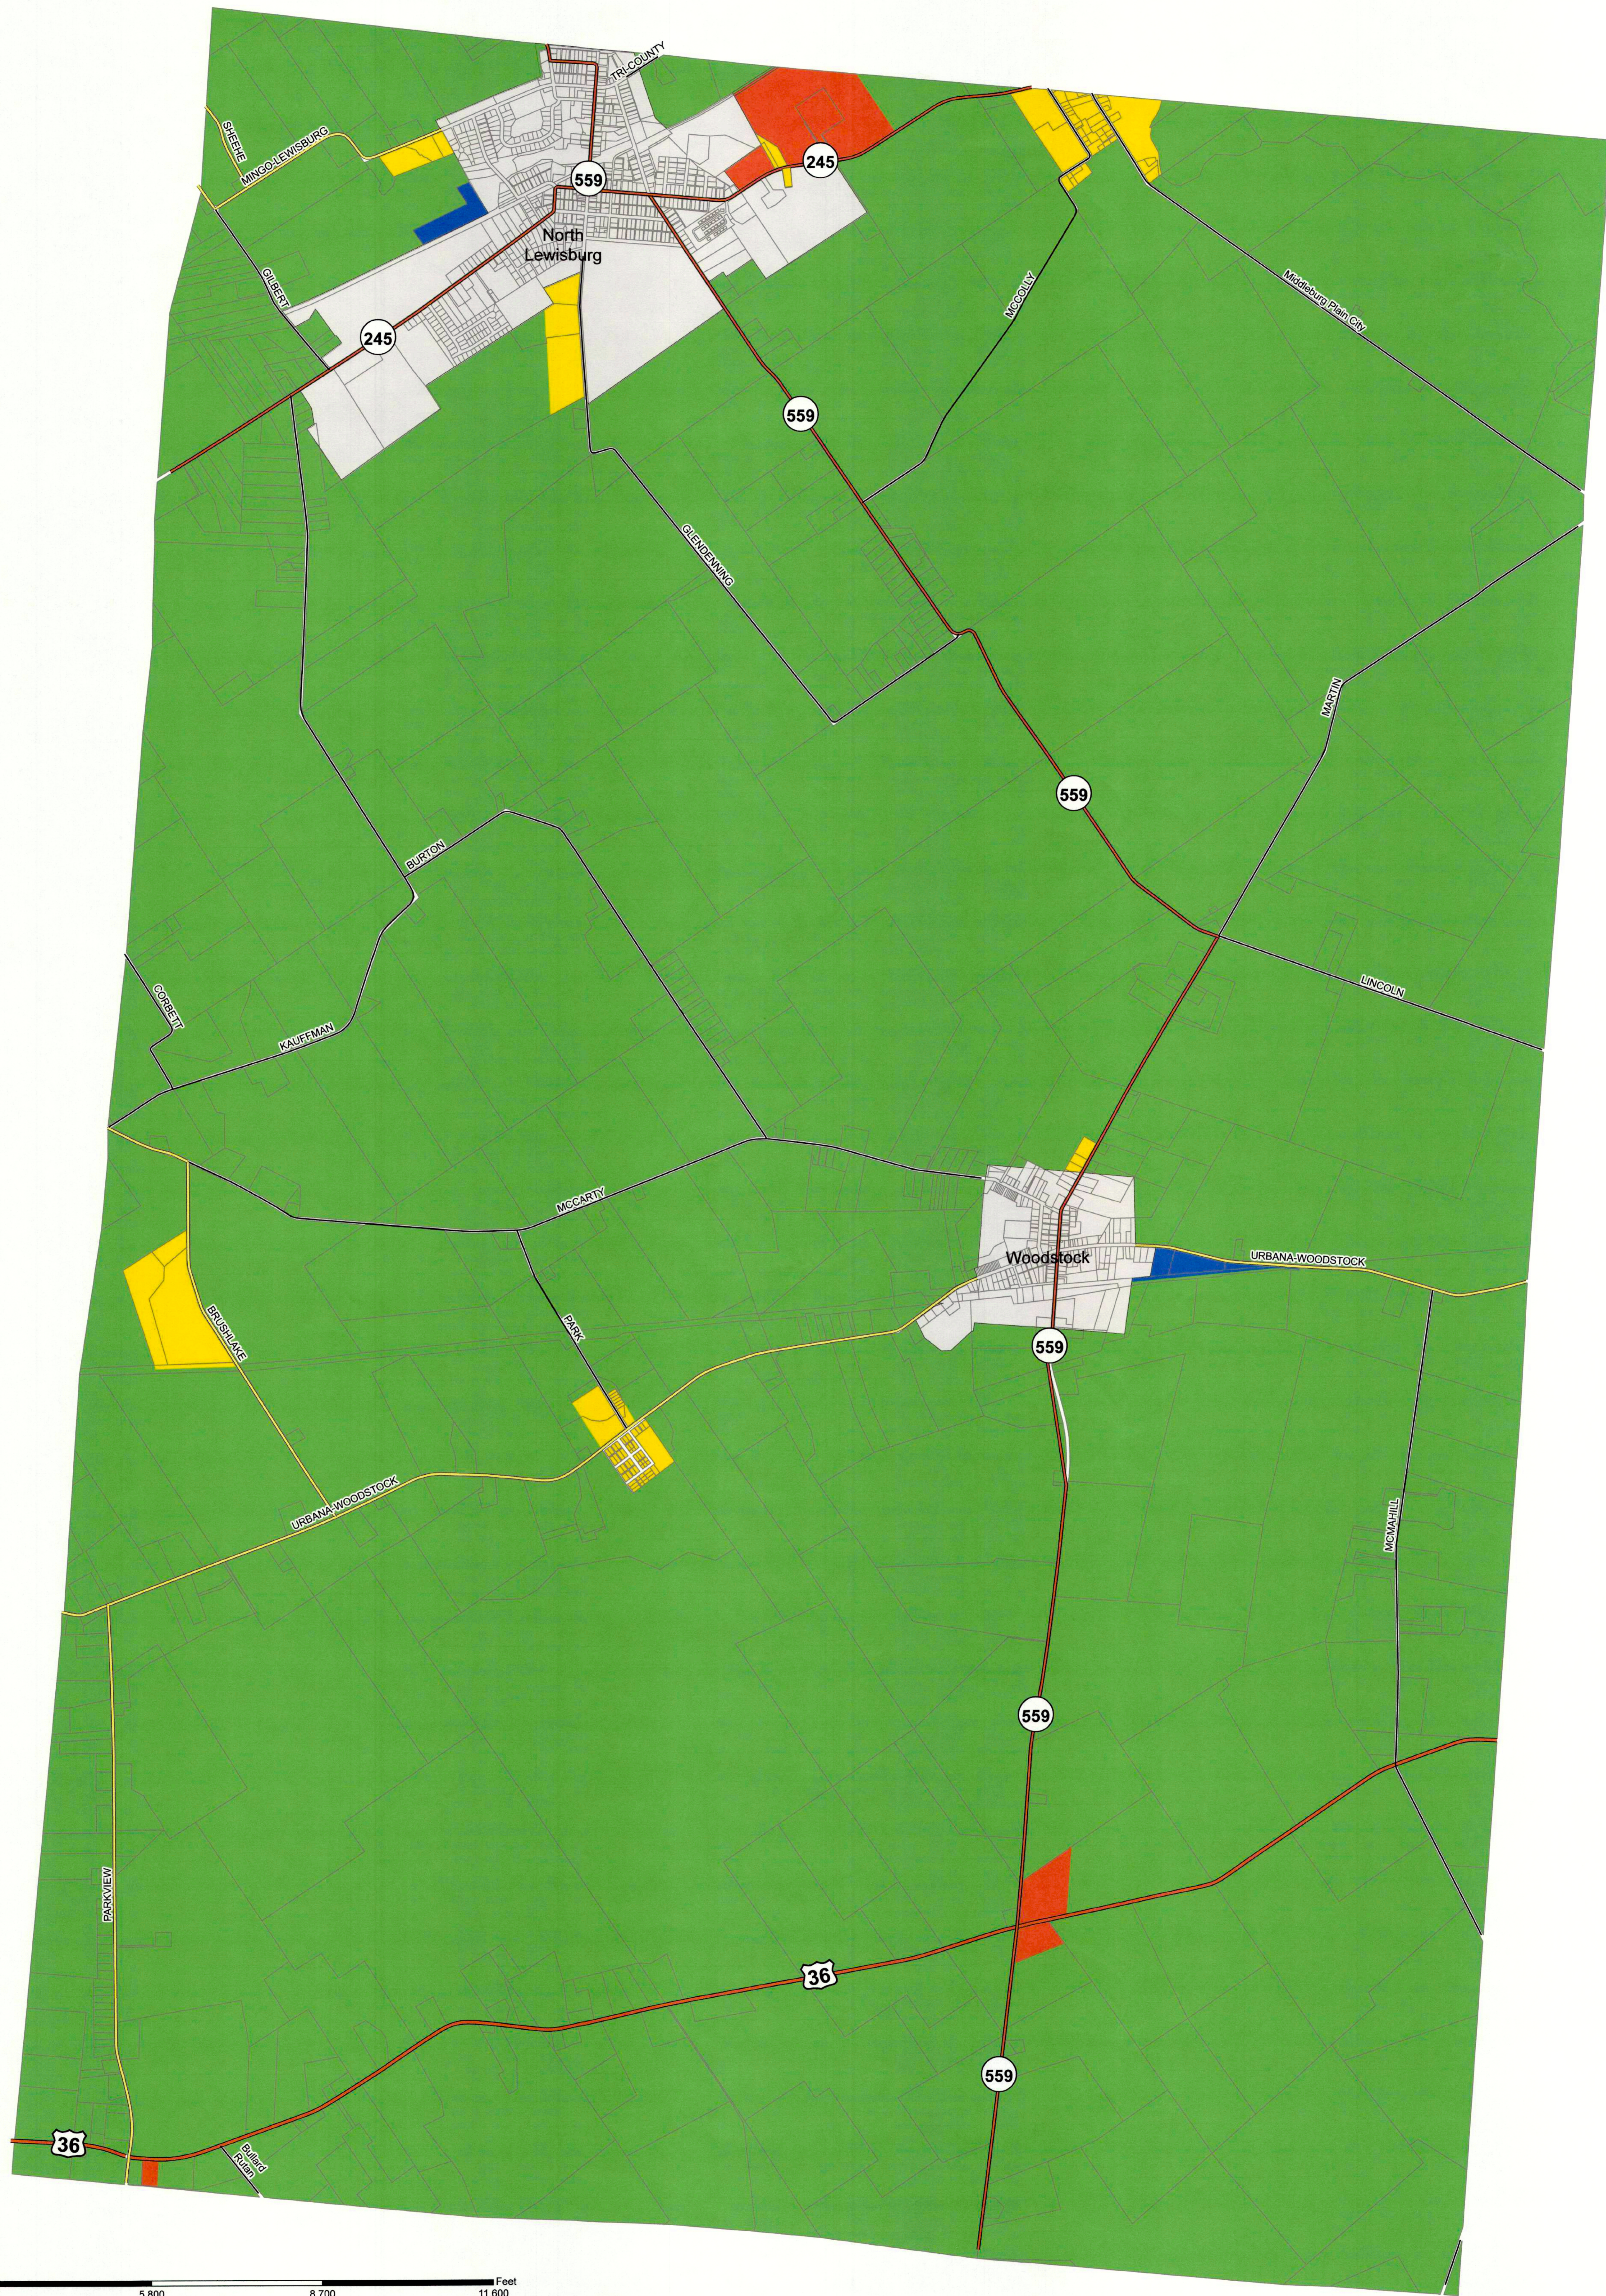

# Rush Township Zoning Map

0 1,450 2,900 5,800 8,700 11,600 Feet

Roads		Zoning Districts	
	County		U-1
	Township		R-2
	State		B-2
	U.S. Highway		M-1
			M-2
			Village of North Lewisburg
			Village of Woodstock

**Logan-Union-Champaign  
Regional Planning Commission**  
10820 St. Rt 347  
East Liberty, OH 43319  
(937) 666-3431

Map Created: 10/19/2020 (ACS)

This is to certify that this is the Official Zoning Map referred to in Section 300 of the Zoning Resolution of the Township of Rush, Champaign County, Ohio