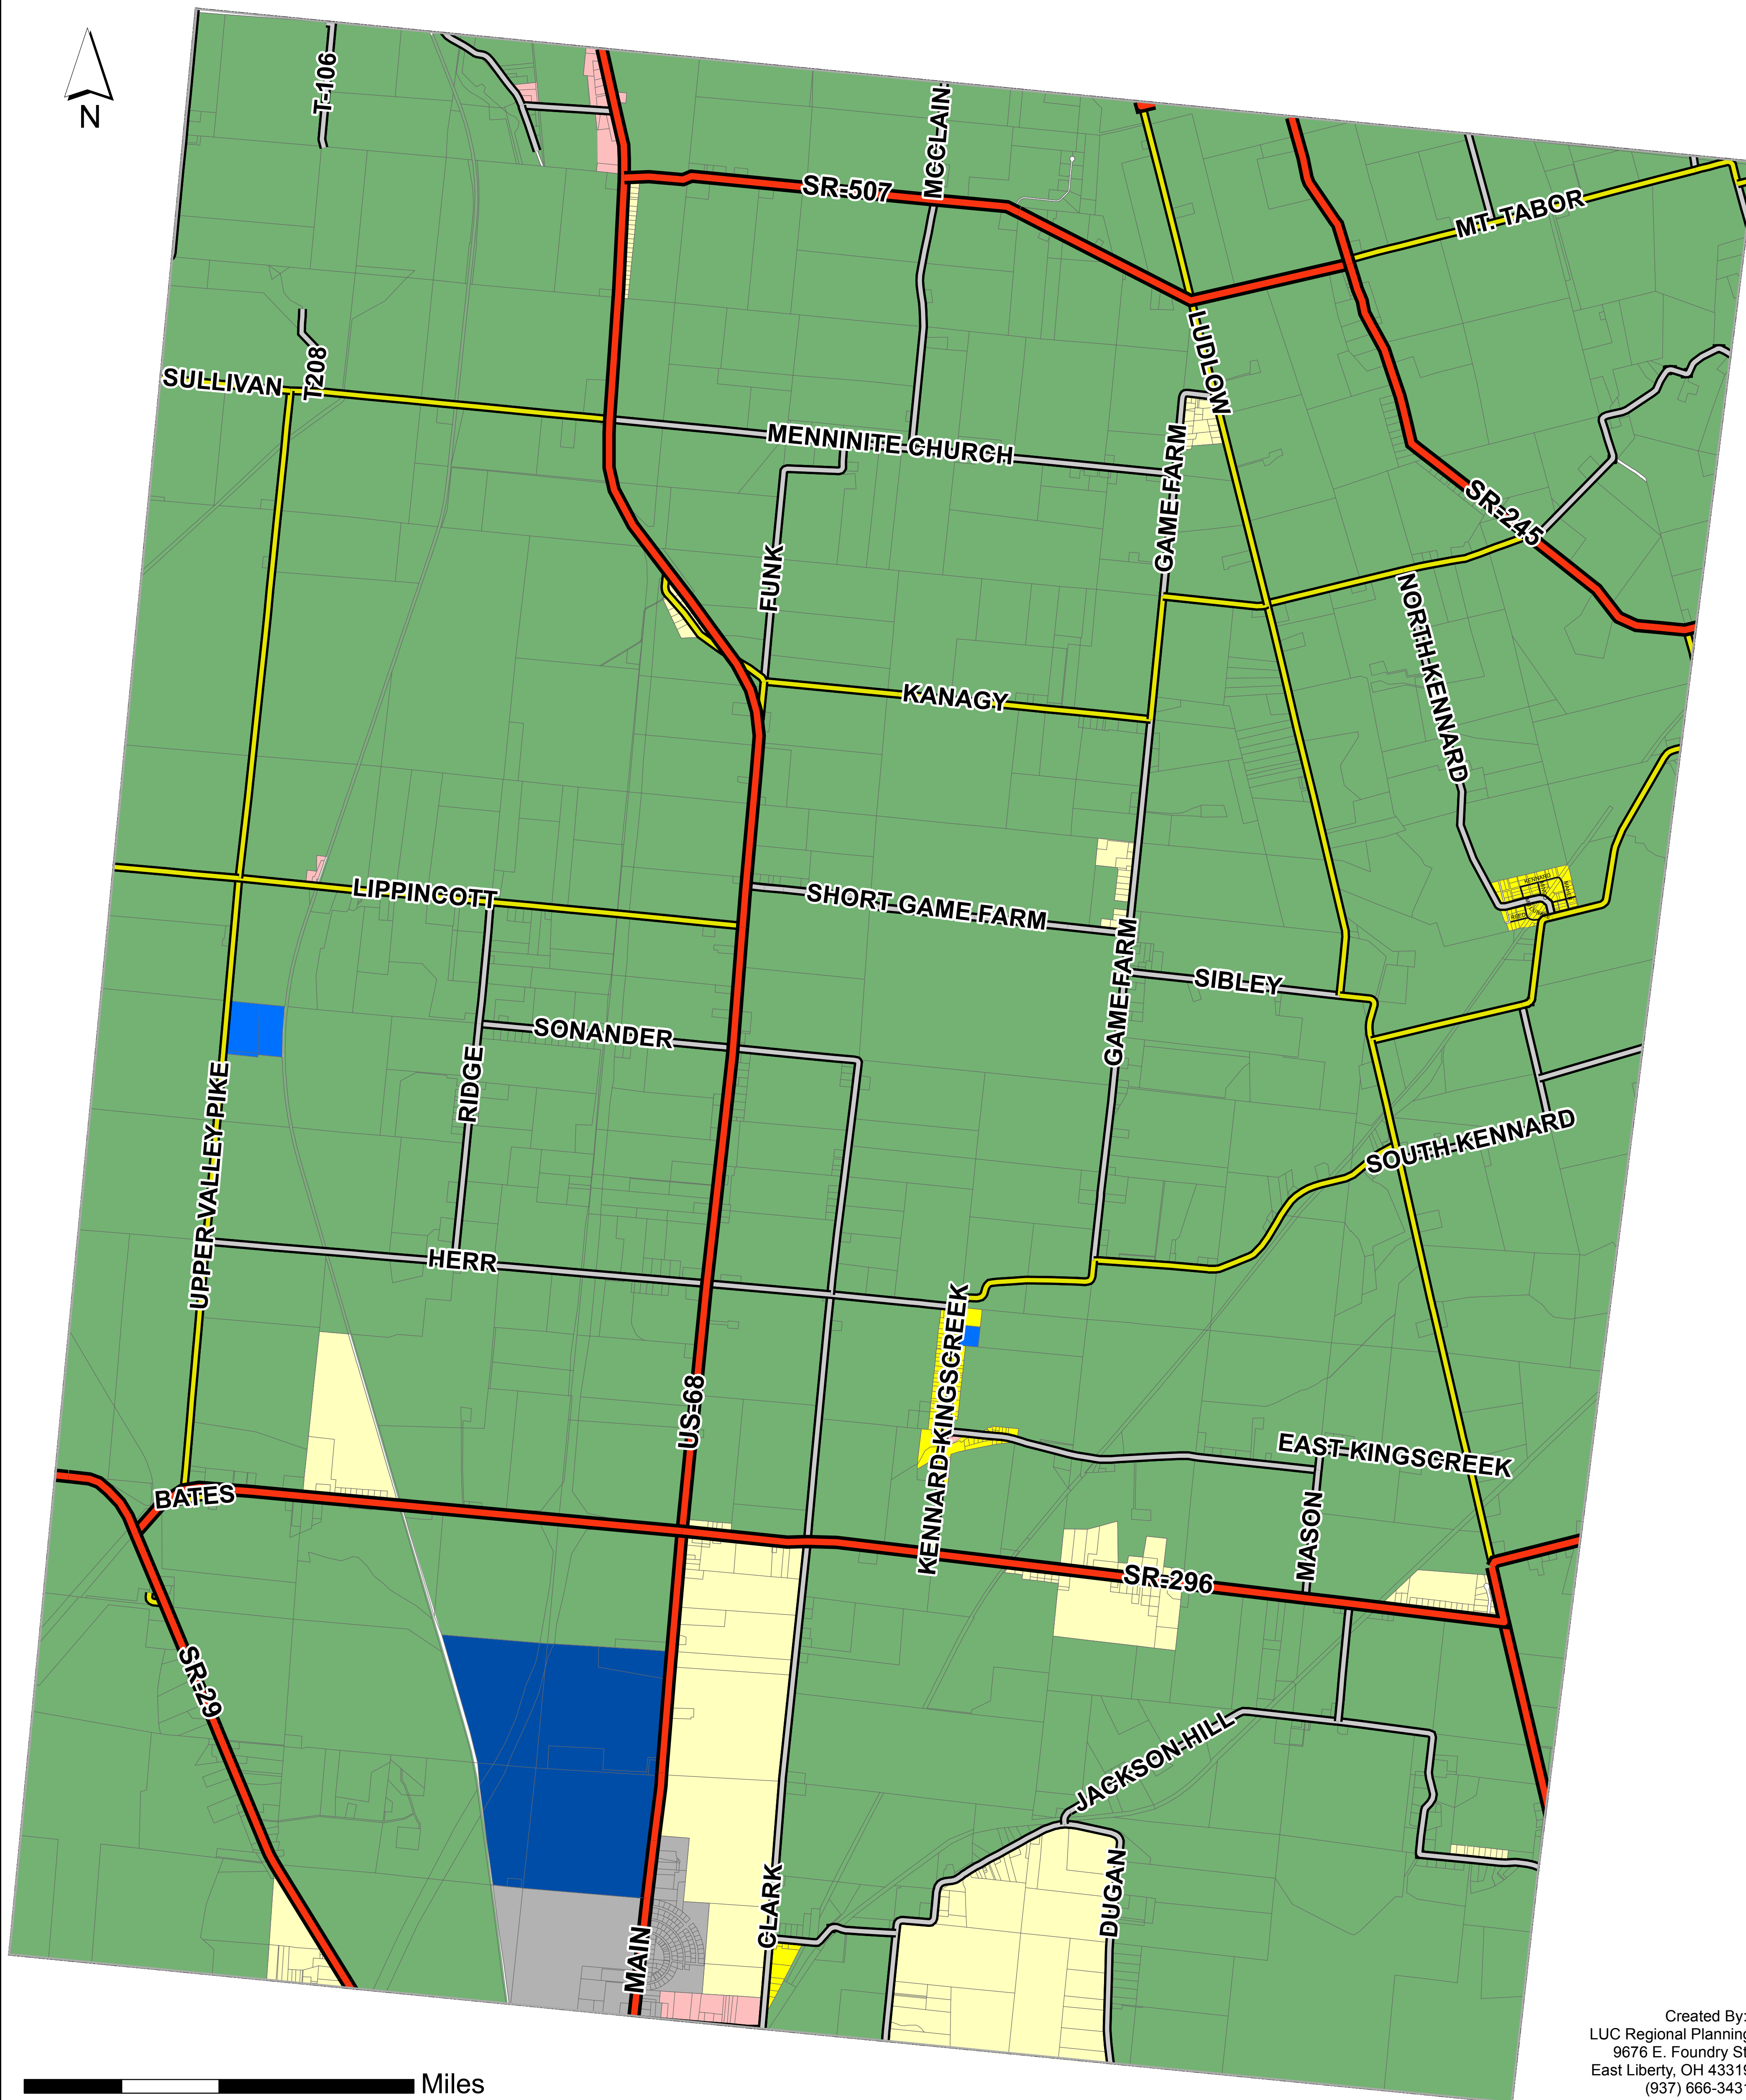

# Salem Township Official Zoning Map

Created By:  
LUC Regional Planning  
9676 E. Foundry St.  
East Liberty, OH 43319  
(937) 666-3431  
<http://www.lucplanning.com>

## Salem Township Zoning

- |   |                         |   |           |
|---|-------------------------|---|-----------|
|  | U-1                     |  | Parcels   |
|  | R-1                     |  | State Rds |
|  | R-2                     |  | County Rd |
|  | B-1                     |  | Township  |
|  | M-1                     |  | Village   |
|  | M-2                     |   |           |
|  | City of Urbana          |   |           |
|  | Salem Township Boundary |   |           |

Map Created: March 24, 2009  
Map Revised: