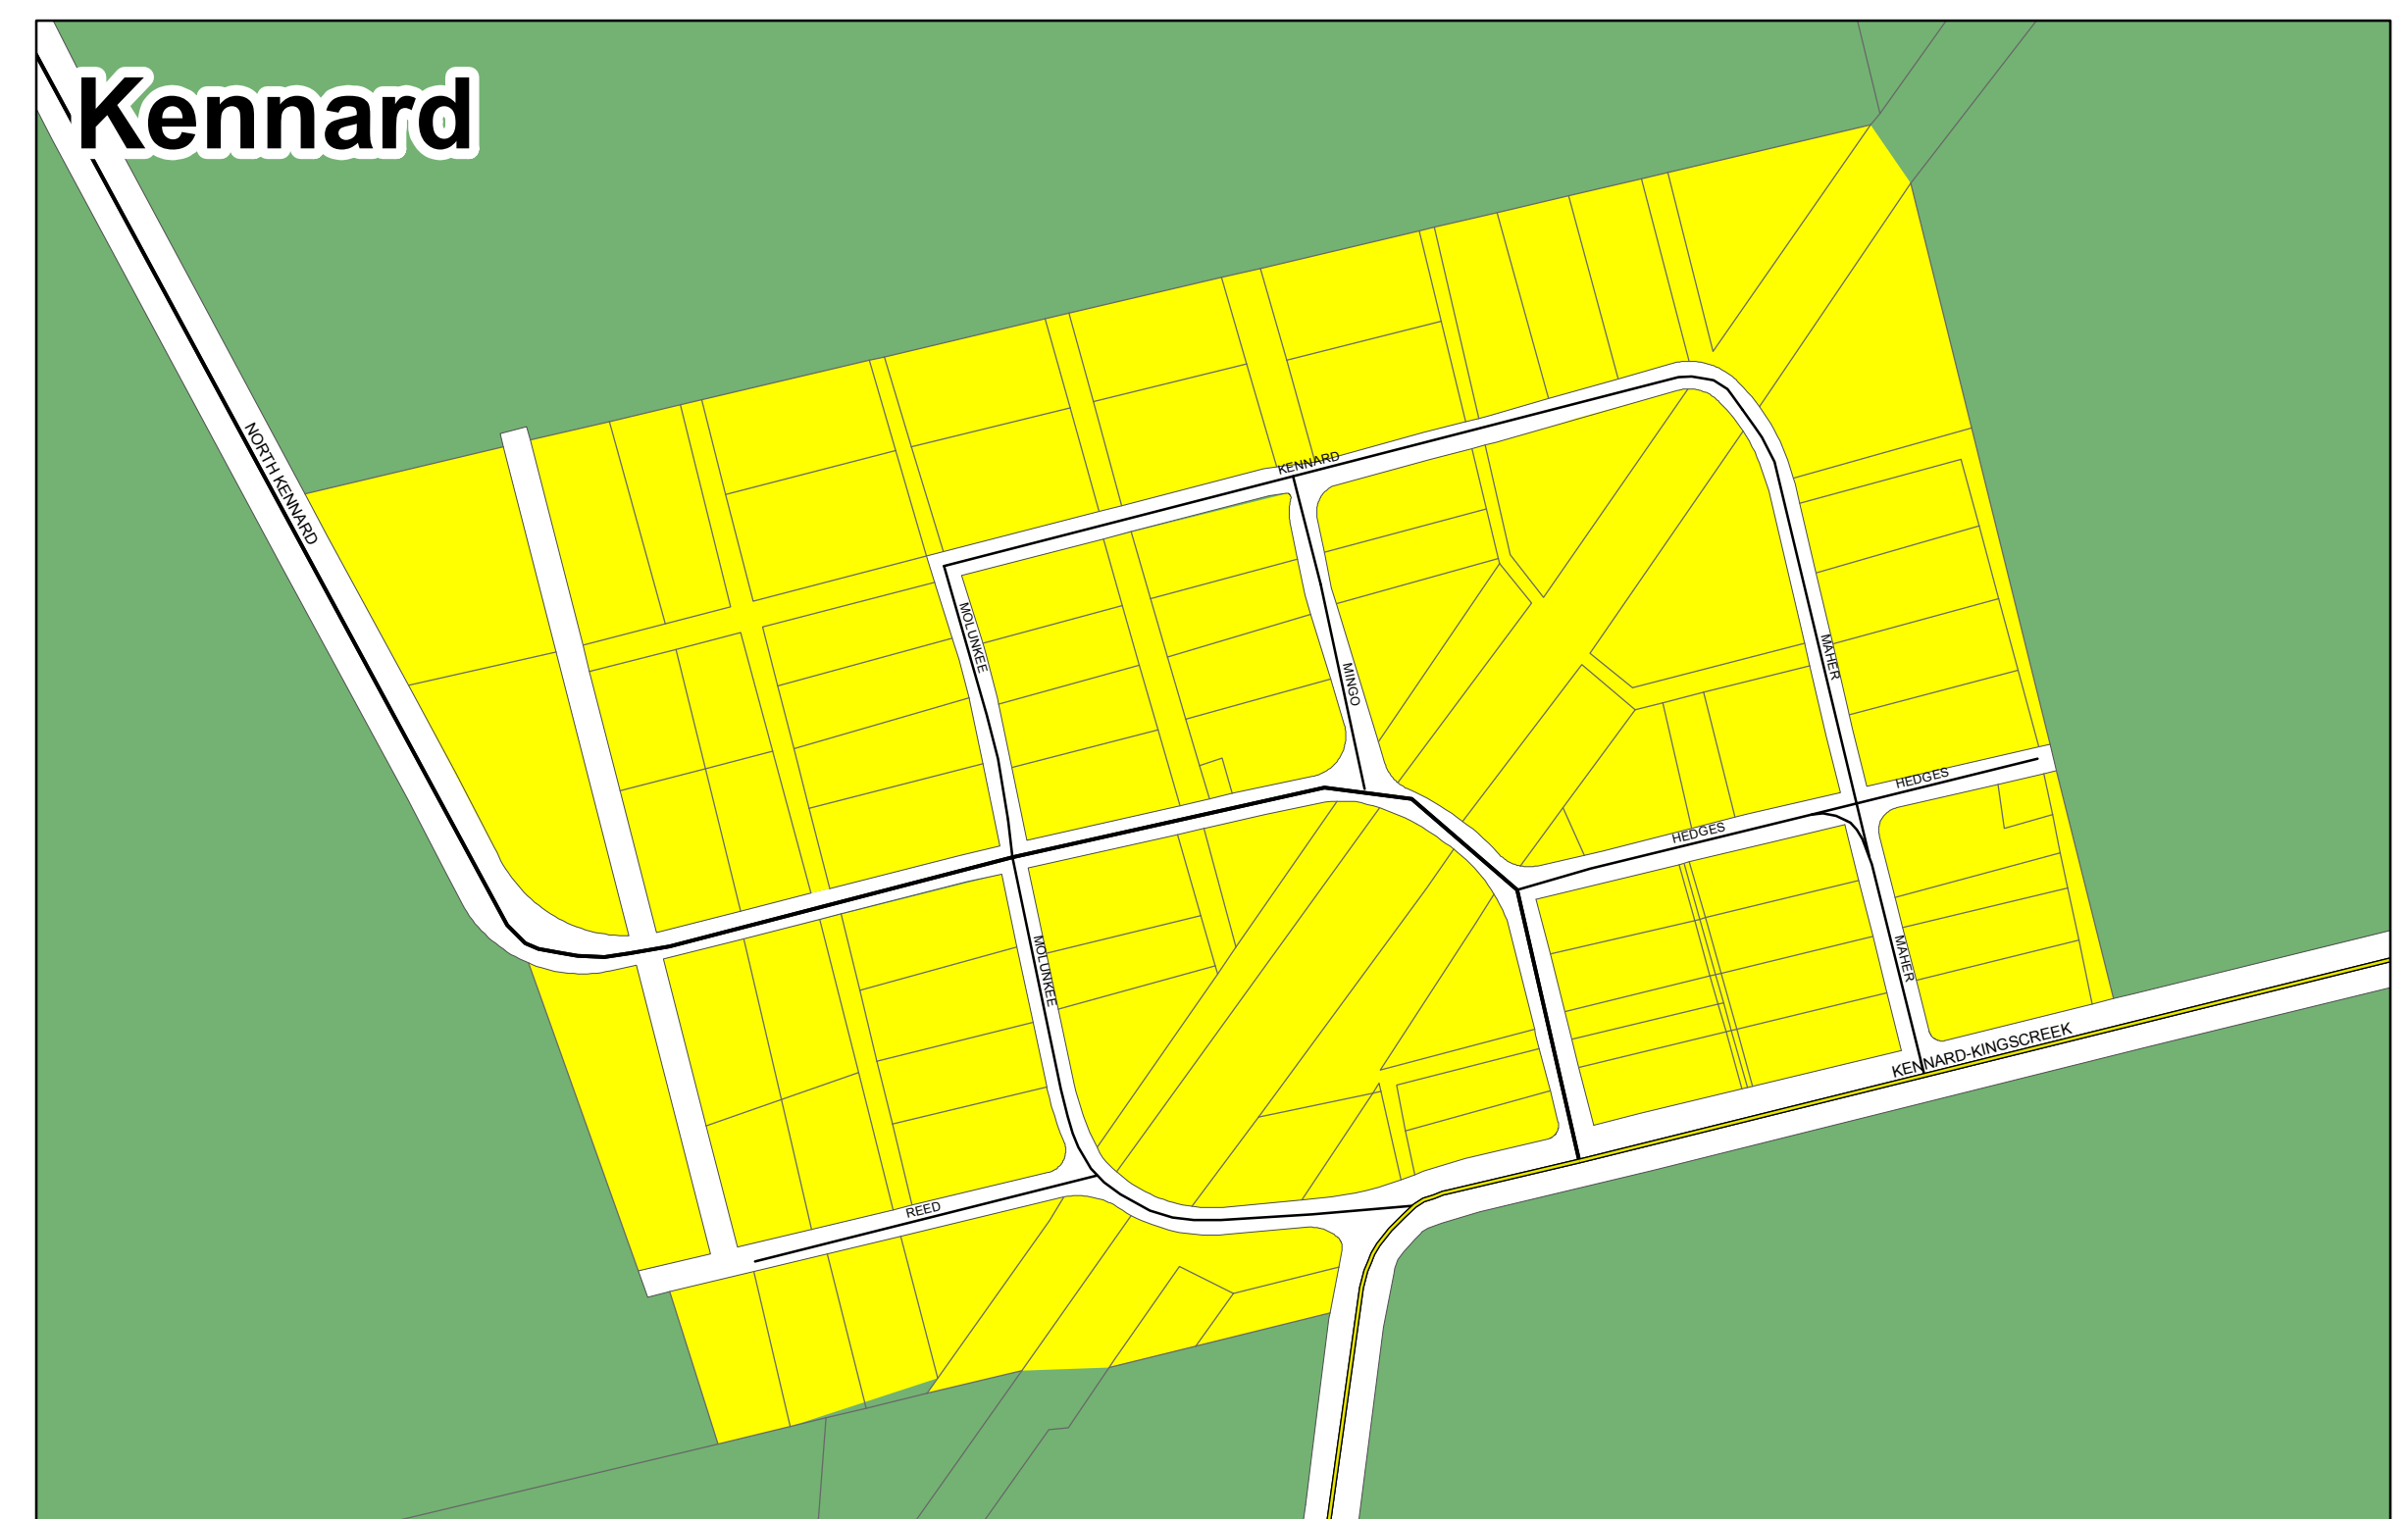

# Salem Township Official Zoning Map

Created By:  
LUC Regional Planning  
9676 E. Foundry St.  
East Liberty, OH 43319  
(937) 666-3431  
<http://www.lucplanning.com>

## Salem Township Zoning

- |   |                         |   |           |
|---|-------------------------|---|-----------|
|  | U-1                     |  | Parcels   |
|  | R-1                     |  | State Rds |
|  | R-2                     |  | County Rd |
|  | B-1                     |  | Township  |
|  | M-1                     |  | Village   |
|  | M-2                     |   |           |
|  | City of Urbana          |   |           |
|  | Salem Township Boundary |   |           |

Map Created: March 24, 2009  
Map Revised: