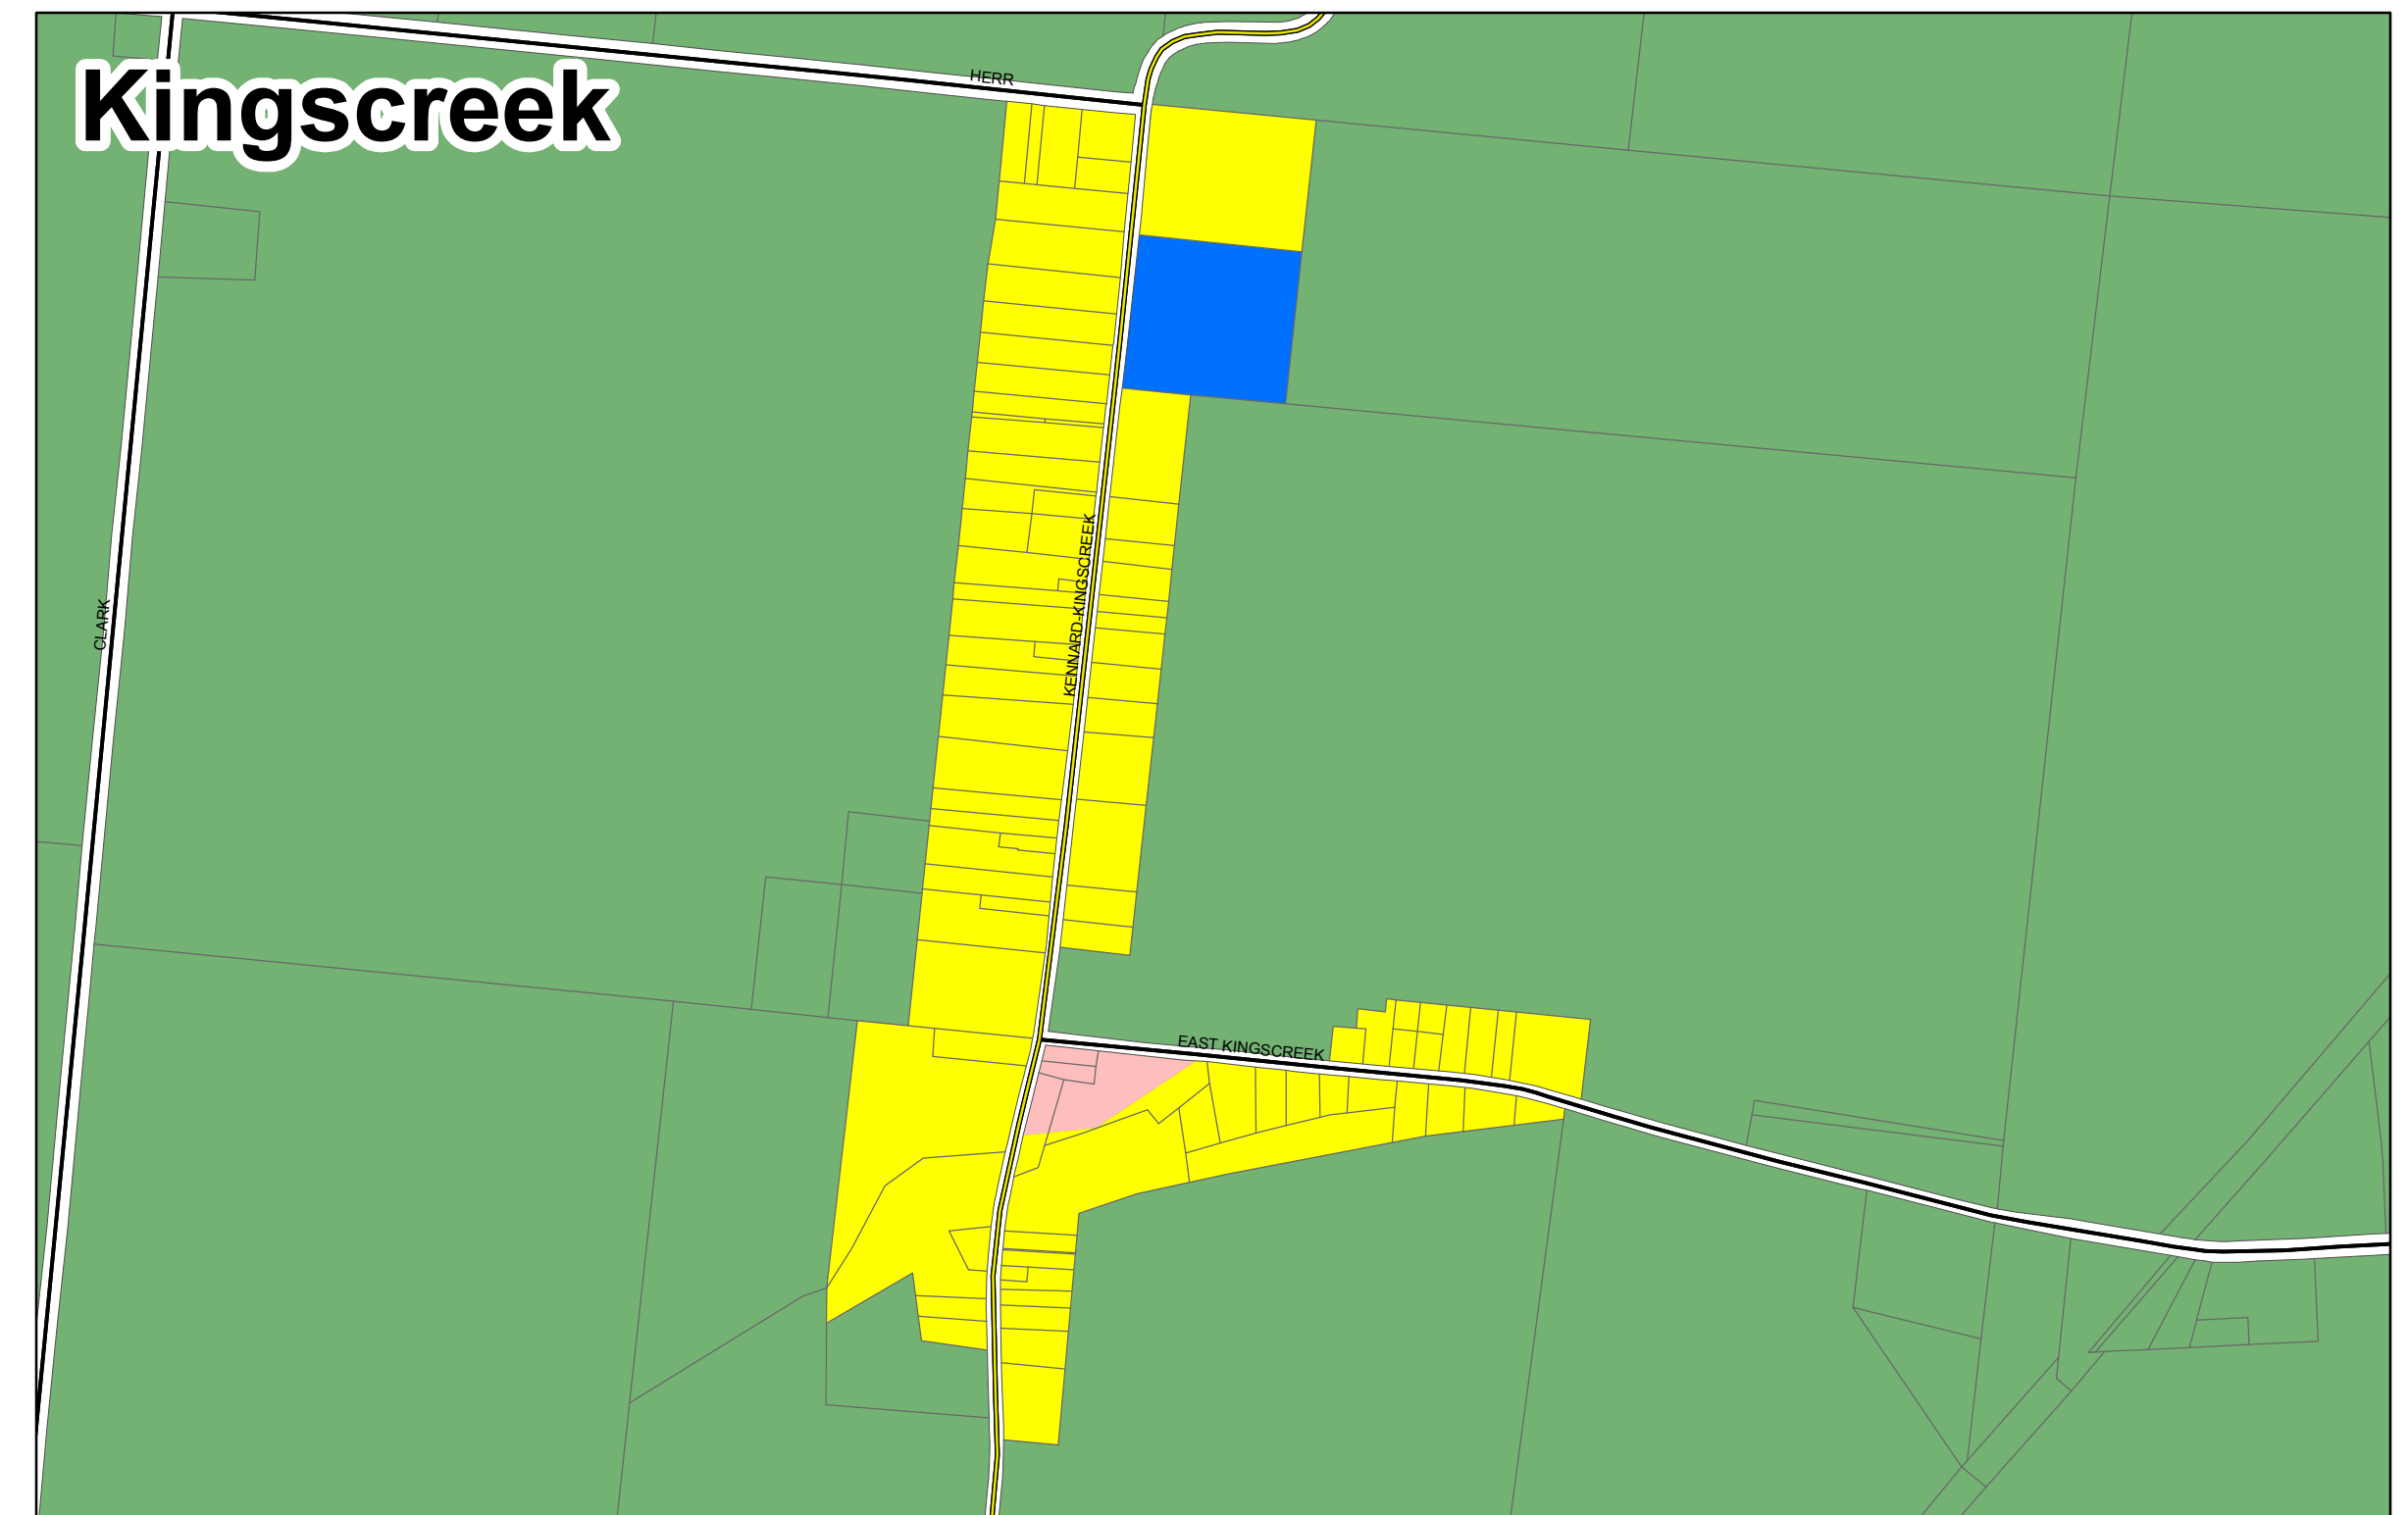

# Salem Township Official Zoning Map

Created By:  
LUC Regional Planning  
9676 E. Foundry St.  
East Liberty, OH 43319  
(937) 666-3431  
<http://www.lucplanning.com>

## Salem Township Zoning

- |   |                         |   |           |
|---|-------------------------|---|-----------|
|  | U-1                     |  | Parcels   |
|  | R-1                     |  | State Rds |
|  | R-2                     |  | County Rd |
|  | B-1                     |  | Township  |
|  | M-1                     |  | Village   |
|  | M-2                     |   |           |
|  | City of Urbana          |   |           |
|  | Salem Township Boundary |   |           |

Map Created: March 24, 2009  
Map Revised: