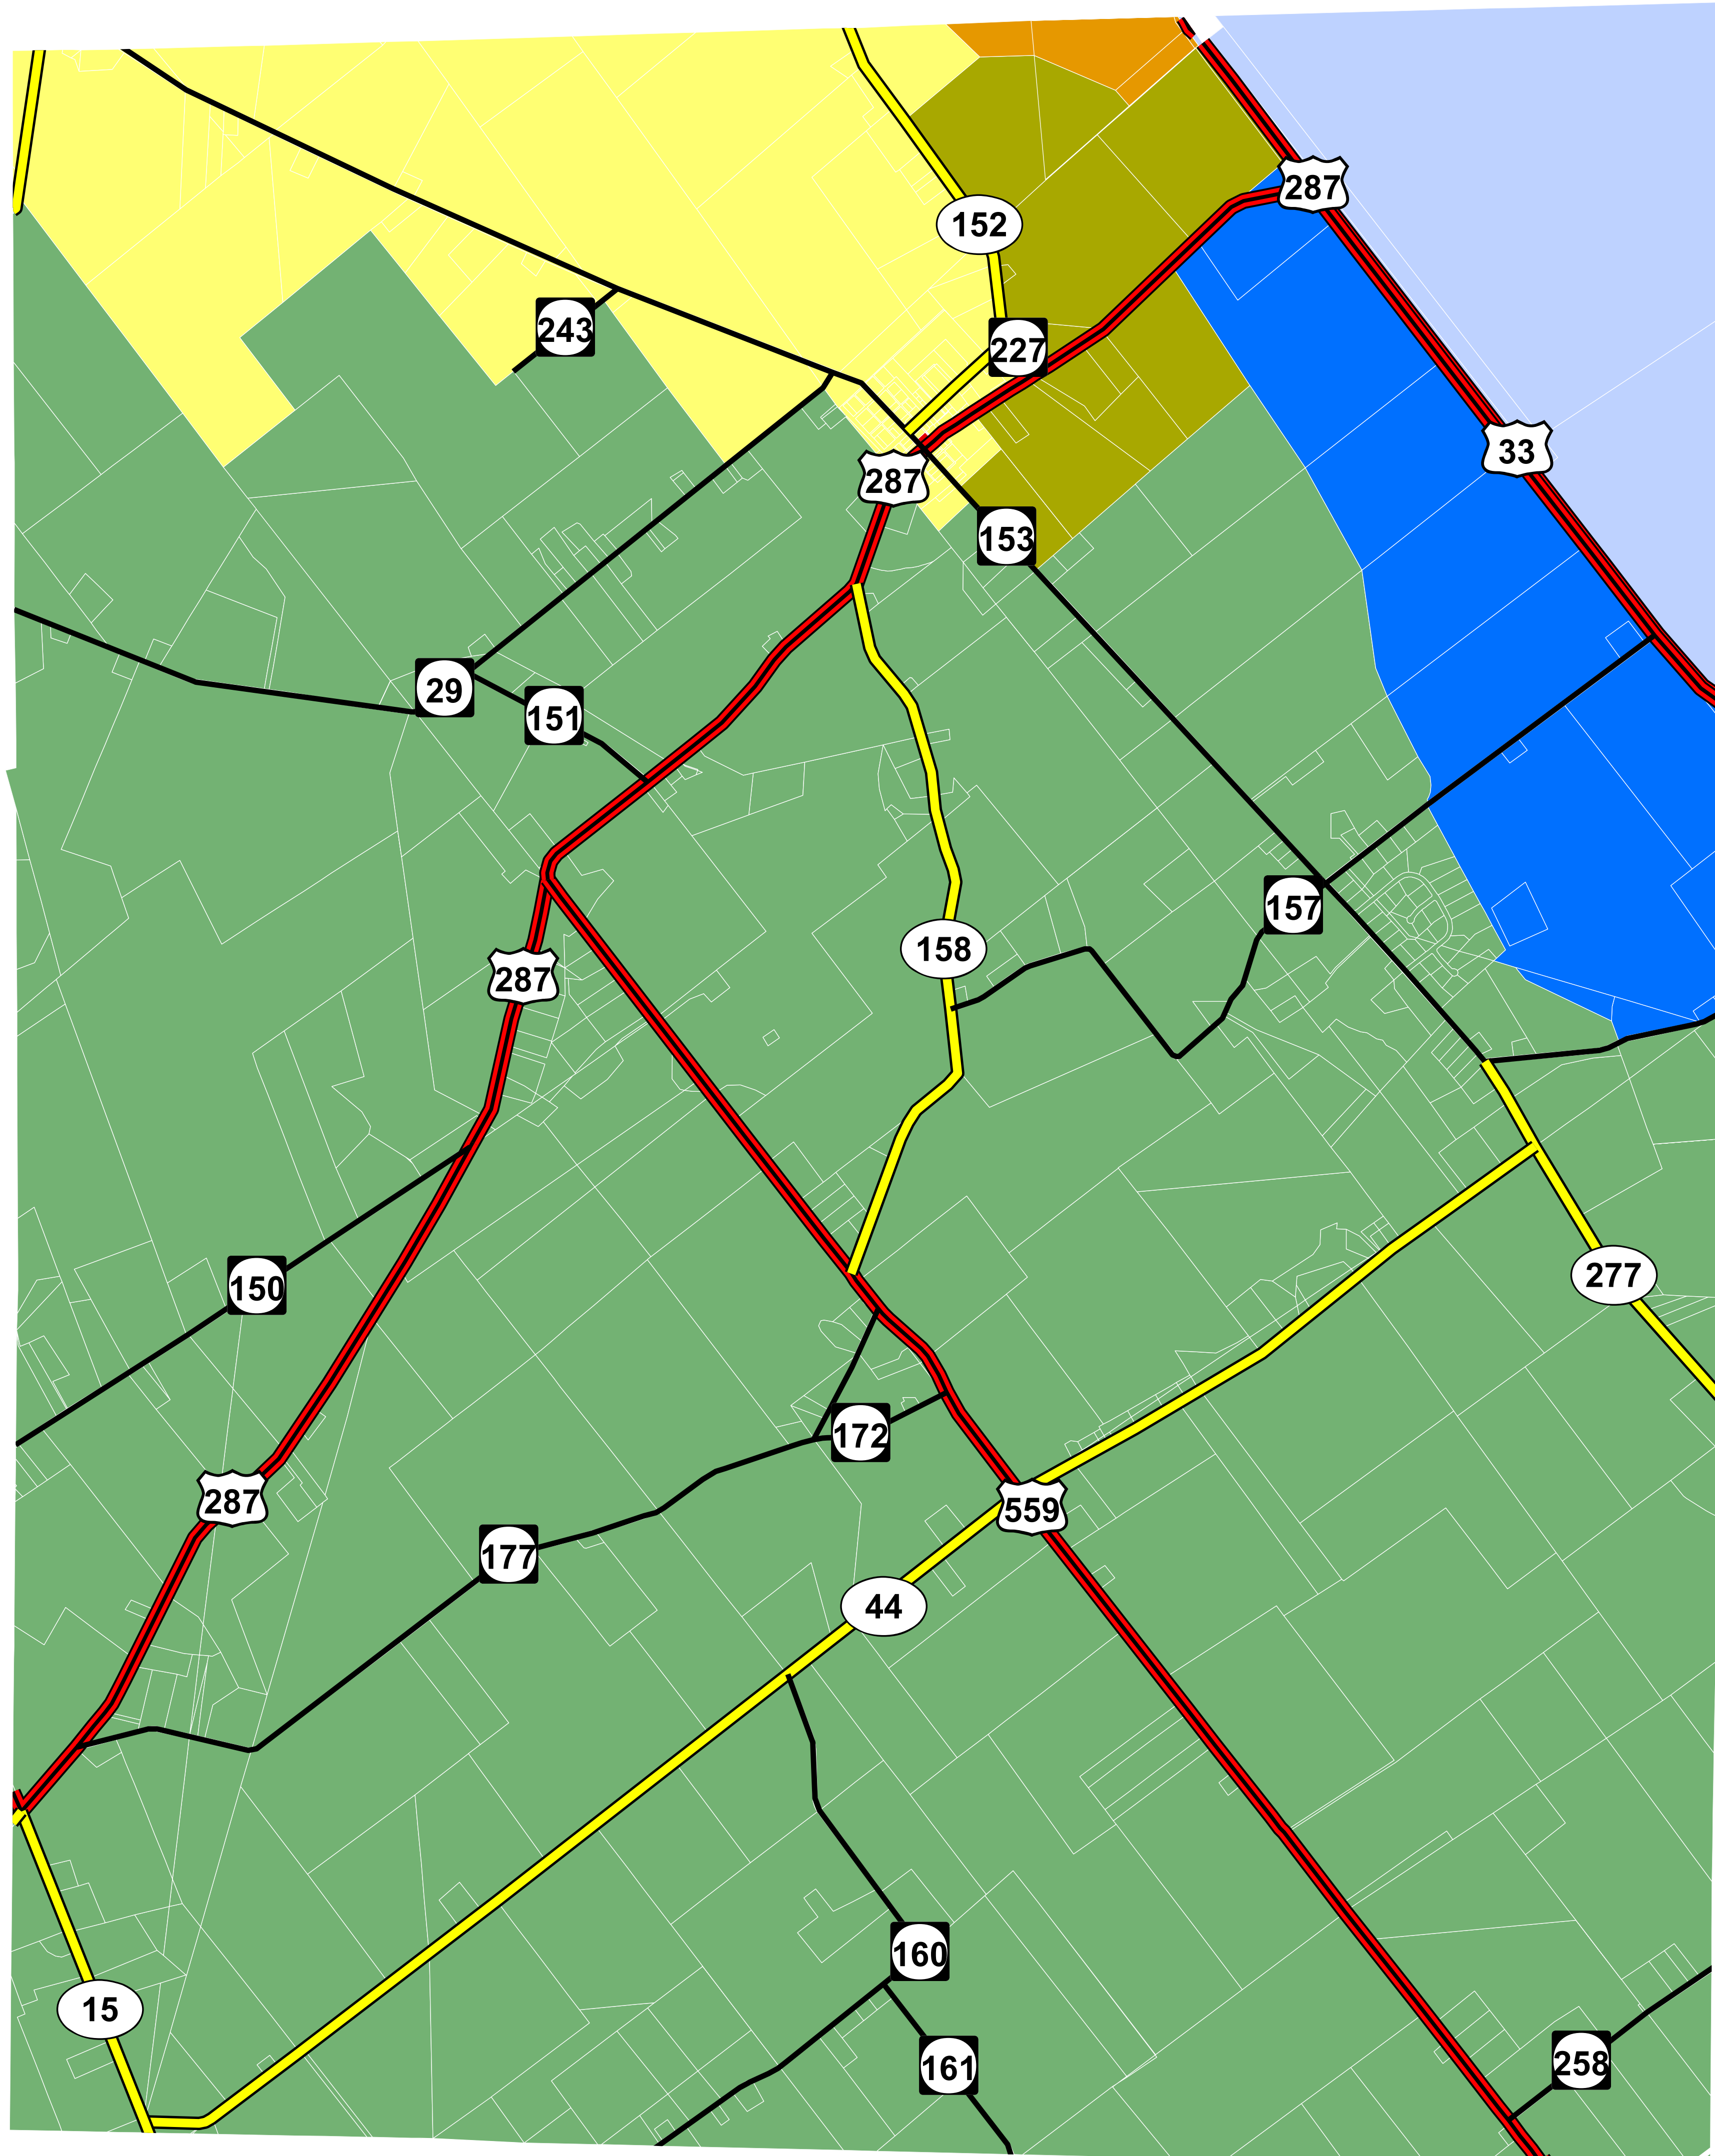

Zane Township Logan County - Zoning Map

LEGEND

Roads

- Township Highways
- County Highways
- US/State Highways

Zoning

- | | |
|-----|-------|
| U-1 | B-2 |
| R-1 | M-1 |
| R-2 | OHTRC |
| B-1 | |

DATE: 15 OCT 1996
 CREATED: 3/4/2020 (ACS)
 REVISED:

10820 ST. RT. 739
 EAST LIBERTY, OH 43319
 PHONE (937) 666-3431

Middleburg